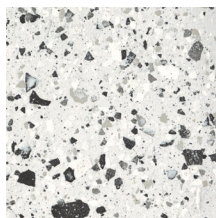

# Villa Italia

White

Zinc

Silver

Grey

Ivory

Earth

Beige

Graphite

		Mat	Poli	Strutt.
Alle kleuren	20 x 20 x 1	-	✓	-
	30 x 60 x 1	✓	✓	✓
	60 x 60 x 1	✓	✓	✓
	60 x 120 x 1	✓	✓	✓
	75 x 75 x 1	✓	✓	-
	75 x 150 x 1	✓	✓	-
	120 x 120 x 1	✓	✓	-