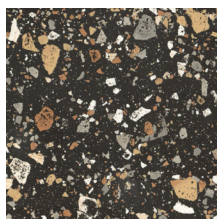

# Villa Italia

White

Zinc

Silver

Grey

Ivory

Earth

Beige

Graphite

		Mat	Poli	Strutt.
Alle kleuren	20 x 20 x 1	-	✓	-
	30 x 60 x 1	✓	✓	✓
	60 x 60 x 1	✓	✓	✓
	60 x 120 x 1	✓	✓	✓
	75 x 75 x 1	✓	✓	-
	75 x 150 x 1	✓	✓	-
	120 x 120 x 1	✓	✓	-