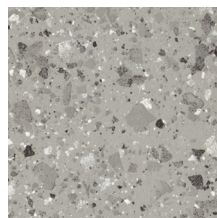

# Villa Italia

White

Zinc

Silver

Grey

Ivory

Earth

Beige

Graphite

		Mat	Poli	Strutt.
Alle kleuren	20 x 20 x 1	-	✓	-
	30 x 60 x 1	✓	✓	✓
	60 x 60 x 1	✓	✓	✓
	60 x 120 x 1	✓	✓	✓
	75 x 75 x 1	✓	✓	-
	75 x 150 x 1	✓	✓	-
	120 x 120 x 1	✓	✓	-