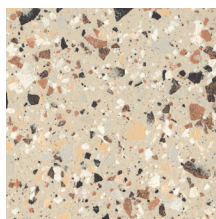

# Villa Italia

White

Zinc

Silver

Grey

Ivory

Earth

Beige

Graphite

		Mat	Poli	Strutt.
Alle kleuren	20 x 20 x 1	-	✓	-
	30 x 60 x 1	✓	✓	✓
	60 x 60 x 1	✓	✓	✓
	60 x 120 x 1	✓	✓	✓
	75 x 75 x 1	✓	✓	-
	75 x 150 x 1	✓	✓	-
	120 x 120 x 1	✓	✓	-