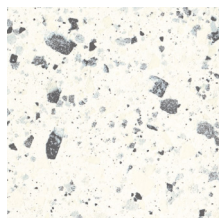

# Villa Italia

White

Zinc

Silver

Grey

Ivory

Earth

Beige

Graphite

		Mat	Poli	Strutt.
Alle kleuren	20 x 20 x 1	-	✓	-
	30 x 60 x 1	✓	✓	✓
	60 x 60 x 1	✓	✓	✓
	60 x 120 x 1	✓	✓	✓
	75 x 75 x 1	✓	✓	-
	75 x 150 x 1	✓	✓	-
	120 x 120 x 1	✓	✓	-