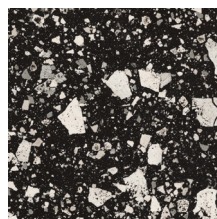

# Villa Italia

White

Zinc

Silver

Grey

Ivory

Earth

Beige

Graphite

		Mat	Poli	Strutt.
Alle kleuren	20 x 20 x 1	-	✓	-
	30 x 60 x 1	✓	✓	✓
	60 x 60 x 1	✓	✓	✓
	60 x 120 x 1	✓	✓	✓
	75 x 75 x 1	✓	✓	-
	75 x 150 x 1	✓	✓	-
	120 x 120 x 1	✓	✓	-