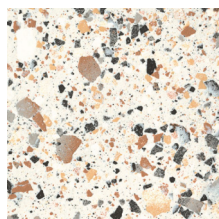

# Villa Italia

White

Zinc

Silver

Grey

Ivory

Earth

Beige

Graphite

		Mat	Poli	Strutt.
Alle kleuren	20 x 20 x 1	-	✓	-
	30 x 60 x 1	✓	✓	✓
	60 x 60 x 1	✓	✓	✓
	60 x 120 x 1	✓	✓	✓
	75 x 75 x 1	✓	✓	-
	75 x 150 x 1	✓	✓	-
	120 x 120 x 1	✓	✓	-