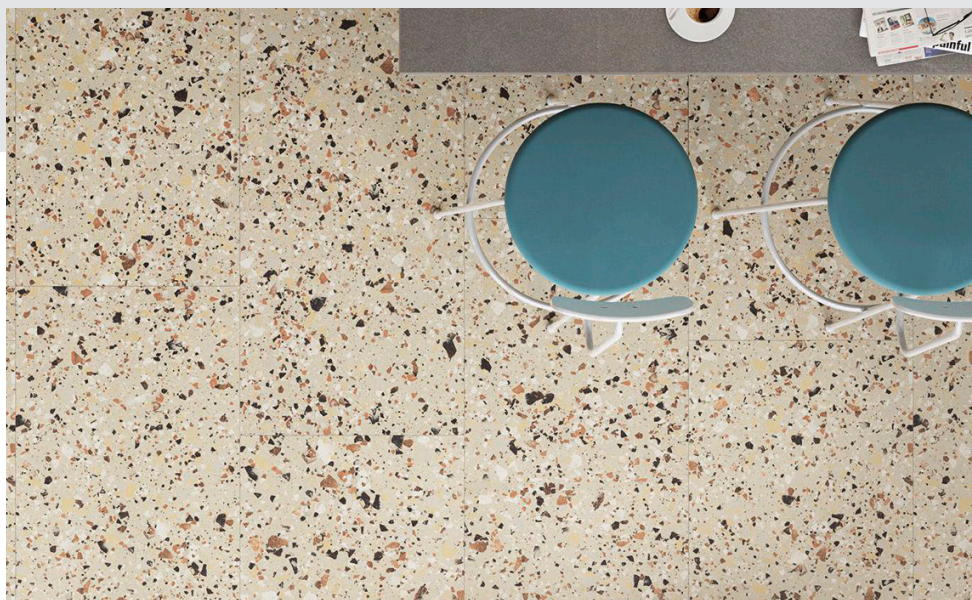

# Villa Italia

White

Zinc

Silver

Grey

Ivory

Earth

Beige

Graphite

		Mat	Poli	Strutt.
Alle kleuren	20 x 20 x 1	-	✓	-
	30 x 60 x 1	✓	✓	✓
	60 x 60 x 1	✓	✓	✓
	60 x 120 x 1	✓	✓	✓
	75 x 75 x 1	✓	✓	-
	75 x 150 x 1	✓	✓	-
	120 x 120 x 1	✓	✓	-