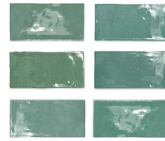

V3

Fey

Made in Spain
CERAMIC TILES

Fez

White Gloss

White Mat

Warm Gloss

Warm Mat

Grey Gloss

Grey Mat

Graphite Gloss

Graphite Mat

Aqua Gloss

Aqua Mat

Ocean Gloss

Ocean Mat

Mint Gloss

Mint Mat

Emerald Gloss

Emerald Mat

Mustard Gloss

Mustard Mat

Copper Gloss

Steel Mat