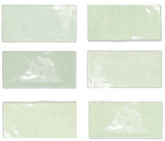

V3

Fey

Made in Spain
CERAMIC TILES

Fez

White Gloss

White Mat

Warm Gloss

Warm Mat

Grey Gloss

Grey Mat

Graphite Gloss

Graphite Mat

Aqua Gloss

Aqua Mat

Ocean Gloss

Ocean Mat

Mint Gloss

Mint Mat

Emerald Gloss

Emerald Mat

Mustard Gloss

Mustard Mat

Copper Gloss

Steel Mat