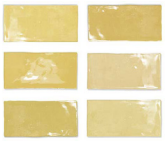

V3

Fey

Made in Spain
CERAMIC TILES

Fez

White Gloss

White Mat

Warm Gloss

Warm Mat

Grey Gloss

Grey Mat

Graphite Gloss

Graphite Mat

Aqua Gloss

Aqua Mat

Ocean Gloss

Ocean Mat

Mint Gloss

Mint Mat

Emerald Gloss

Emerald Mat

Mustard Gloss

Mustard Mat

Copper Gloss

Steel Mat