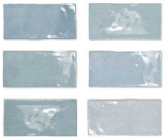

V3

Fey

Made in Spain
CERAMIC TILES

Fez

White Gloss

White Mat

Warm Gloss

Warm Mat

Grey Gloss

Grey Mat

Graphite Gloss

Graphite Mat

Aqua Gloss

Aqua Mat

Ocean Gloss

Ocean Mat

Mint Gloss

Mint Mat

Emerald Gloss

Emerald Mat

Mustard Gloss

Mustard Mat

Copper Gloss

Steel Mat